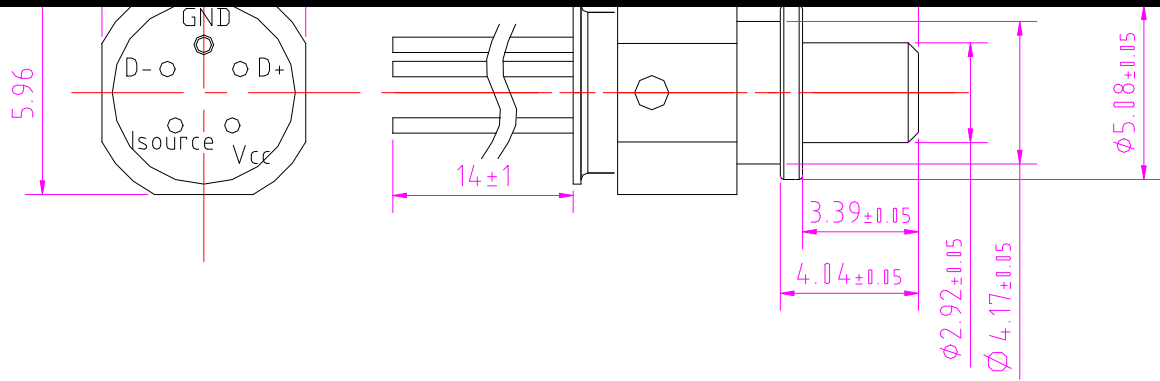

ROSA LC 1250 1310nm

Features:

Pin Description:

Outline:

Order Information:

RX1250 — — LC

Statement
